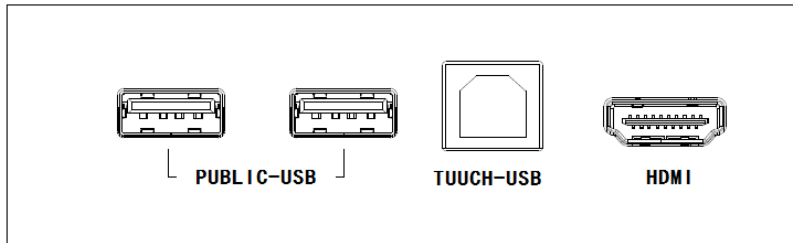

Interfaces