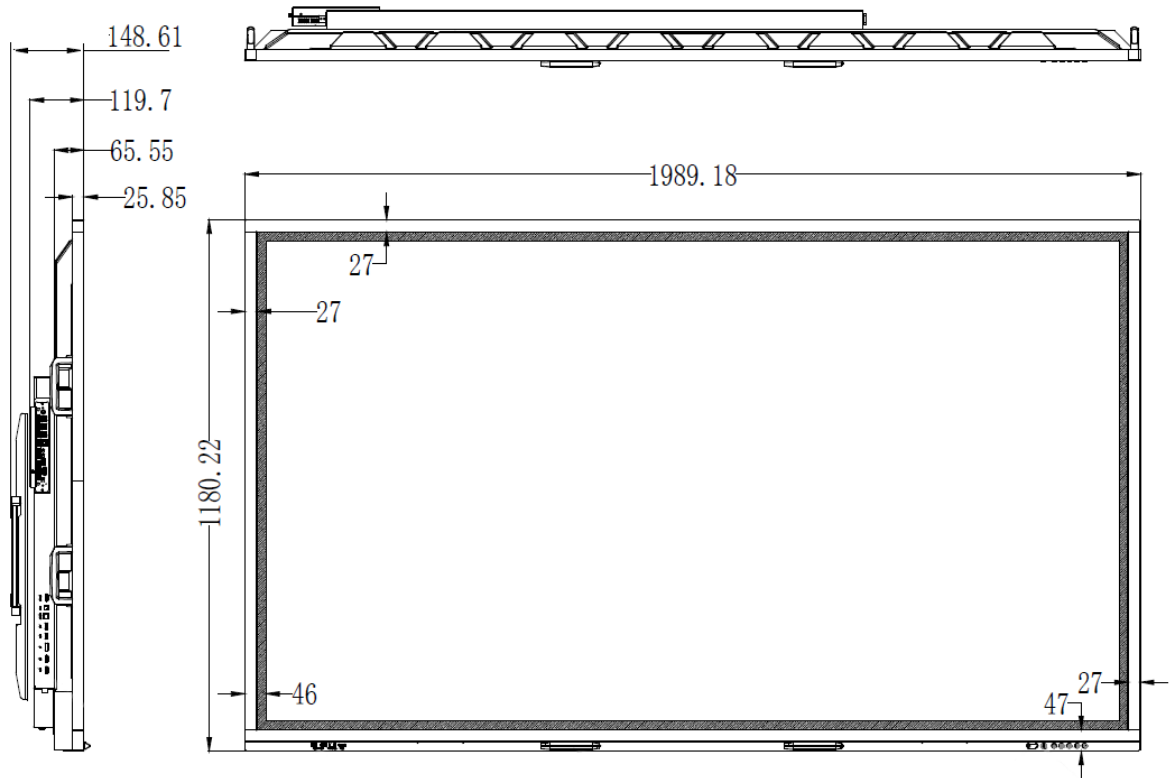

## Key Features

- 86" ultra-HD display
- Metal housing, 4mm AG anti-glare tempered glass, and ultra-thin and ultra-narrow appearance
- IR (Infrared Ray) touch technology, supports 20 points writing.
- Writing height below 2mm to bring smoother writing experience
- All-channel annotating, built-in Android writing software
- Smart sidebar menu
- Wireless screen sharing, convenient to presentation
- Built-in Android system and optional with Pluggable PC Module
- Double LAN bridging, supporting Android, Pluggable PC Module (Windows system) and external PC realize network bridging
- Public USB port auto switch
- Antenna hidden inside
- All channel can be loop-outed by HDMI

VESA	4-M8 Screw Hole 600mmx400mm
<b>General</b>	
Power Supply	100 to 240 V AC
Consumption	≤500 W(on without OPS) <0.5 W(Standby)
Operation Temperature	0°C ~ 40 °C
Operating Humidity	20%~80% (No Condensation)
Storage Temperature	-10~60°C
Storage Humidity	10%~80%(No Condensation)
Product Size (mm)	1989.18 (W) × 1080.22 (H) × 119.7 (D)
Packing Size (mm)	2140 (W) × 1340 (H) × 280 (D)
Weight	Net Weight:77Kg Gross Weight:99.5Kg
<b>Accessory</b>	
Standard	Remote Control×1,Power Cable×1, HDMI Cable×1, USB A-B Cable×1, Touch Pen×2, Qualified Certificate Lable×1, User Manual×1, Quick Guide×1, Warranty Card×1, Wall Mount×1,USB WiFi Adapter×1

Appearance

Dimensions