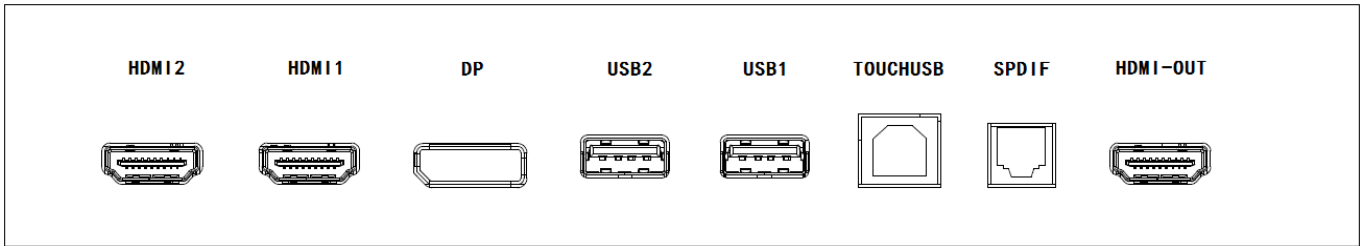

Interfaces