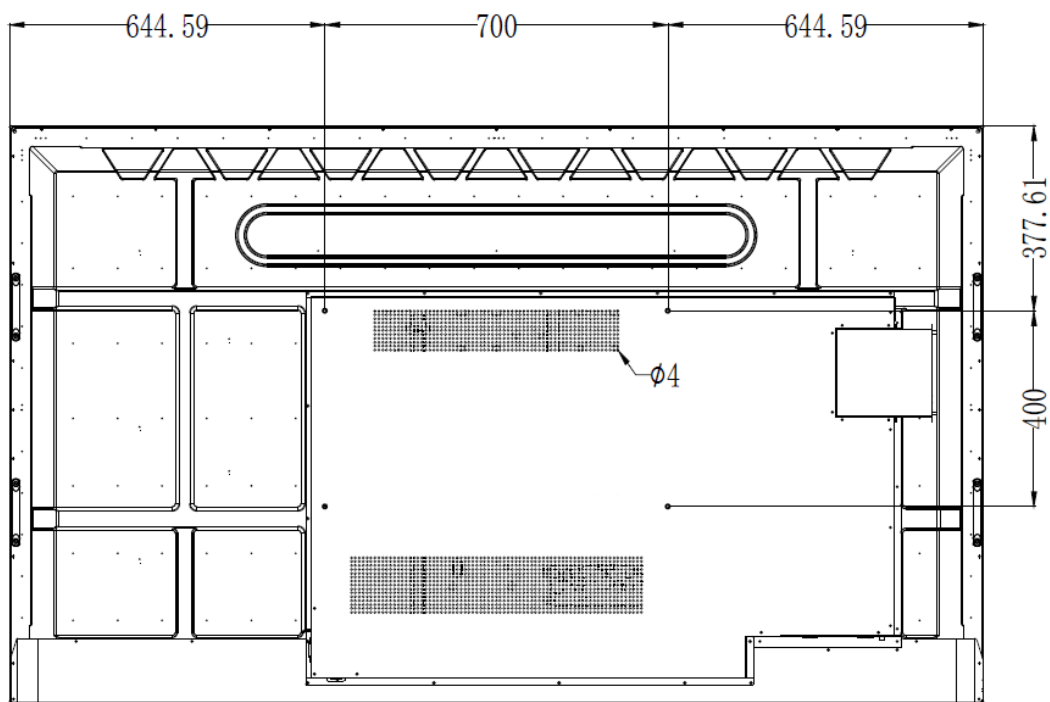

## Key Features

- 86" ultra-HD display
- Metal housing, 4mm AG anti-glare tempered glass, and ultra-thin and ultra-narrow appearance
- IR (Infrared Ray) touch technology, supports 20 points writing.
- Writing height below 2mm to bring smoother writing experience
- All-channel annotating, built-in Android writing software
- Smart sidebar menu
- Wireless screen sharing, convenient to presentation
- Built-in Android system and optional with Pluggable PC Module
- Double LAN bridging, supporting Android, Pluggable PC Module (Windows system) and external PC realize network bridging
- Public USB port auto switch
- Antenna hidden inside
- All channel can be loop-outed by HDMI

VESA	4-M8 Screw Hole 600mmx400mm
<b>General</b>	
Power Supply	100 to 240 V AC
Consumption	≤500 W(on without OPS) <0.5 W(Standby)
Operation Temperature	0°C ~ 40 °C
Operating Humidity	20%~80% (No Condensation)
Storage Temperature	-10~60°C
Storage Humidity	10%~80%(No Condensation)
Product Size (mm)	1989.18 (W) × 1080.22 (H) × 119.7 (D)
Packing Size (mm)	2140 (W) × 1340 (H) × 280 (D)
Weight	Net Weight:77Kg Gross Weight:99.5Kg
<b>Accessory</b>	
Standard	Remote Control×1,Power Cable×1, HDMI Cable×1, USB A-B Cable×1, Touch Pen×2, Qualified Certificate Lable×1, User Manual×1, Quick Guide×1, Warranty Card×1, Wall Mount×1,USB WiFi Adapter×1

Appearance

Dimensions