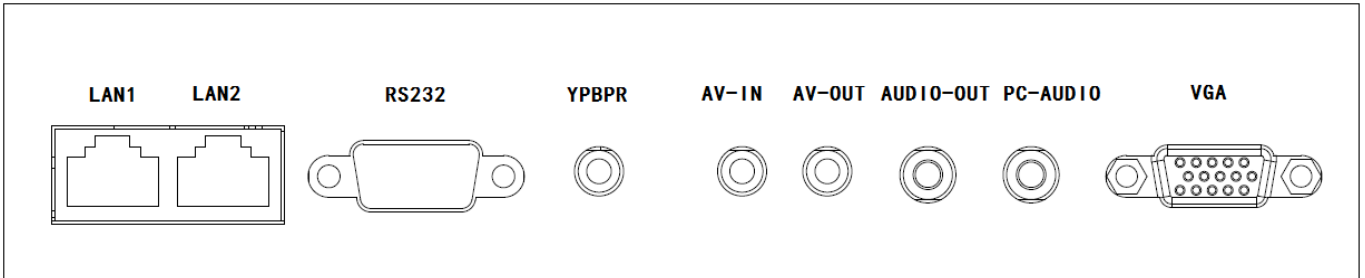

Interfaces